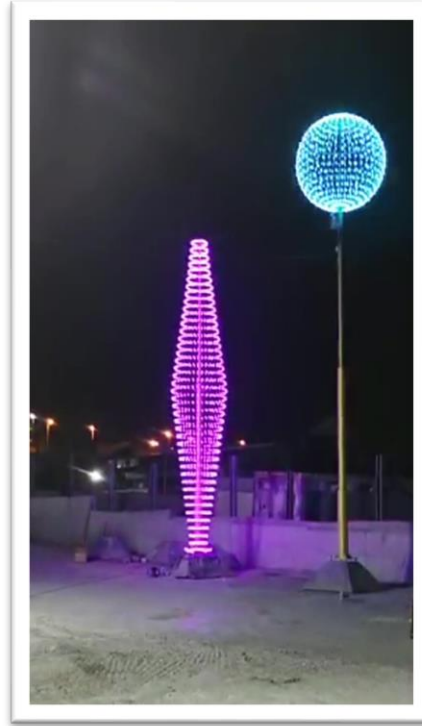

Model: Pixel RGB Light Tunnel

39 Arcs, 6m/Arc

Item	Description	Quantity
G30 Bulb RGB light NJB-P-G30	0.336w/bulb, diameter 30mm, pitch 15cm, 40pcs/string	39 strings Total: 1560 pixels
NJB-P-NEC	Network Effects Controller	1
NJB-P-NDB	Network Data Bix 16 outputs, DC12V, 40A max	3
Meanwell Power Supply	DC12V, 29A	3
Smart connector	Send/receive	45
Extension cables	7.5m, black	45

Model: Pixel RGB Sphere

Diameter: 2m

Item	Description	Quantity
G30 Bulb RGB light NJB-P-G30	0.336w/bulb, diameter 30mm, pitch 15cm, 20pcs/string	43 strings Total: 860 pixels
NJB-P-NEC	Network Effects Controller	1
NJB-P-NDB	Network Data Box 16 outputs, DC12V, 40A max	1
Meanwell Power Supply	DC12V, 37.5A	1
Smart connector	Send/receive	43
Extension cables	1.5m, black	10
Installation parts	Pole + concrete base	1

Model: Pixel RGB Rays

Diameter: 3m

Item	Description	Quantity
Tube RGB Light NJB-P-T30	1.5m tube,22.4w/tube, diameter 30mm,62 pixels/tube	30 tubes Total: 1860 pixels
NJB-P-NEC	Network Effects Controller	1
NJB-P-NDB	Network Data Box 16 outputs, DC12V, 40A max	2
Meanwell Power Supply	DC12V, 37.5A	2
Extension cables	1.5m, black	30
Installation parts	Pole + concrete base	1