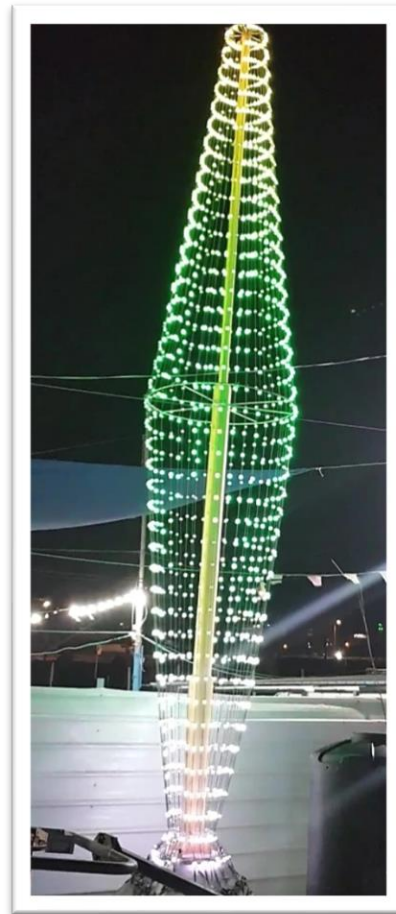

Model: Pixel RGB Light Tunnel

39 Arcs, 6m/Arc

Item	Description	Quantity
G30 Bulb RGB light NJB-P-G30	0.336w/bulb, diameter 30mm, pitch 15cm, 40pcs/string	39 strings Total: 1560 pixels
NJB-P-NEC	Network Effects Controller	1
NJB-P-NDB	Network Data Bix 16 outputs, DC12V, 40A max	3
Meanwell Power Supply	DC12V, 29A	3
Smart connector	Send/receive	45
Extension cables	7.5m, black	45

Model: Pixel RGB Sphere

Diameter: 2m

Item	Description	Quantity
G30 Bulb RGB light NJB-P-G30	0.336w/bulb, diameter 30mm, pitch 15cm, 20pcs/string	43 strings Total: 860 pixels
NJB-P-NEC	Network Effects Controller	1
NJB-P-NDB	Network Data Box 16 outputs, DC12V, 40A max	1
Meanwell Power Supply	DC12V, 37.5A	1
Smart connector	Send/receive	43
Extension cables	1.5m, black	10
Installation parts	Pole + concrete base	1

Model: Pixel RGB Rays

Diameter: 3m

Item	Description	Quantity
Tube RGB Light NJB-P-T30	1.5m tube,22.4w/tube, diameter 30mm,62 pixels/tube	30 tubes Total: 1860 pixels
NJB-P-NEC	Network Effects Controller	1
NJB-P-NDB	Network Data Box 16 outputs, DC12V, 40A max	2
Meanwell Power Supply	DC12V, 37.5A	2
Extension cables	1.5m, black	30
Installation parts	Pole + concrete base	1

Model: Pixel RGB Jewel

Item	Description	Quantity
Mini Triklit RGB Light NJB-P-MTK28	0.336w/bulb, diameter 28mm, pitch 20cm, 42pcs/string	40 strings Total: 1680 pixels
NJB-P-NEC	Network Effects Controller	1
NJB-P-NDB	Network Data Box 16 outputs, DC12V, 40A max	2
Meanwell Power Supply	DC12V, 29A	2
Smart connector	Send/receive	40
Extension cables	1.5m, black	20
Installation parts	Pole + concrete base	1