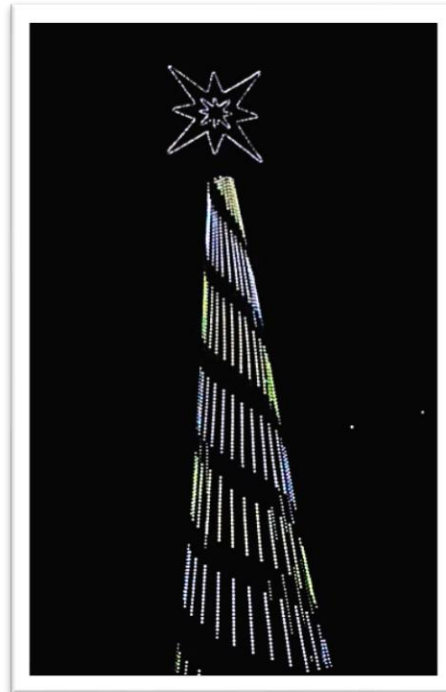

Model: Pixel RGB Christmas Tree