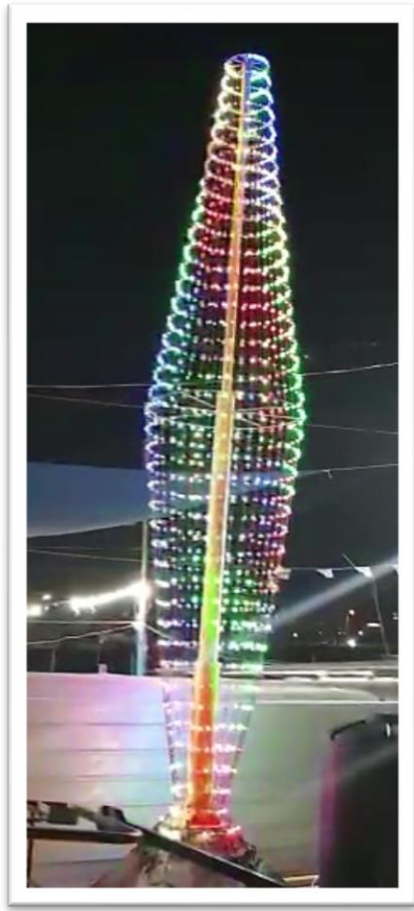

Model: Pixel RGB Light Tunnel

39 Arcs, 6m/Arc

Item	Description	Quantity
G30 Bulb RGB light NJB-P-G30	0.336w/bulb, diameter 30mm, pitch 15cm, 40pcs/string	39 strings Total: 1560 pixels
NJB-P-NEC	Network Effects Controller	1
NJB-P-NDB	Network Data Bix 16 outputs, DC12V, 40A max	3
Meanwell Power Supply	DC12V, 29A	3
Smart connector	Send/receive	45
Extension cables	7.5m, black	45

Model: Pixel RGB Sphere

Diameter: 2m

Item	Description	Quantity
G30 Bulb RGB light NJB-P-G30	0.336w/bulb, diameter 30mm, pitch 15cm, 20pcs/string	43 strings Total: 860 pixels
NJB-P-NEC	Network Effects Controller	1
NJB-P-NDB	Network Data Box 16 outputs, DC12V, 40A max	1
Meanwell Power Supply	DC12V, 37.5A	1
Smart connector	Send/receive	43
Extension cables	1.5m, black	10
Installation parts	Pole + concrete base	1

Model: Pixel RGB Rays

Diameter: 3m

Item	Description	Quantity
Tube RGB Light NJB-P-T30	1.5m tube,22.4w/tube, diameter 30mm,62 pixels/tube	30 tubes Total: 1860 pixels
NJB-P-NEC	Network Effects Controller	1
NJB-P-NDB	Network Data Box 16 outputs, DC12V, 40A max	2
Meanwell Power Supply	DC12V, 37.5A	2
Extension cables	1.5m, black	30
Installation parts	Pole + concrete base	1

Model: Pixel RGB Jewel

Item	Description	Quantity
Mini Triklit RGB Light NJB-P-MTK28	0.336w/bulb, diameter 28mm, pitch 20cm, 42pcs/string	40 strings Total: 1680 pixels
NJB-P-NEC	Network Effects Controller	1
NJB-P-NDB	Network Data Box 16 outputs, DC12V, 40A max	2
Meanwell Power Supply	DC12V, 29A	2
Smart connector	Send/receive	40
Extension cables	1.5m, black	20
Installation parts	Pole + concrete base	1